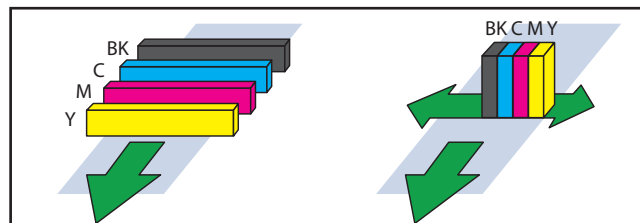

Single-pass printing (SCC-4000D)

Serial printing

Idesco Corp.

37 West 26th Street 10th Floor - New York, NY 10010

Toll-Free: 800-336-1383 - Fax: 212-889-7033 - Email: info@idesco.com - www.idesco.com